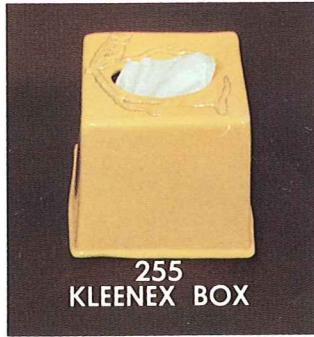

NEW FOR 1983

264
NAPKIN HOLDER

\$7.00

255
KLEENEX BOX

\$8.50

NOT AVAILABLE

NOT AVAILABLE

\$10.00

257/B CHILDREN'S SET BOXED W/SEE THRU LID

BREAD/ROLL TILE

250
\$3.00

251
\$3.00

Not Available in Terra Cotta.

Place oven warmed bread tile in bread server, cover with cloth napkin. Bread remains warm throughout your meal.

TACO HOLDER
Not Available in Flame or Terra Cotta

249/B

BOXED 2 PER BOX W/SEE THRU LID
\$10.00 PER SET

NAPKIN RINGS
BOXED 4 PER BOX W/SEE THRU LID \$12.00 PER BOX

263

261

260

262