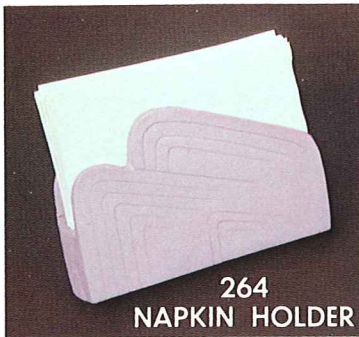

NEW FOR 1983

264
NAPKIN HOLDER

\$7.00

255
KLEENEX BOX

\$8.50

NOT AVAILABLE

NOT AVAILABLE

\$10.00

257/B CHILDREN'S SET BOXED W/SEE THRU LID

BREAD/ROLL TILE

250
\$3.00

251
\$3.00

Not Available in Terra Cotta.

Place oven warmed bread tile in bread server, cover with cloth napkin. Bread remains warm throughout your meal.

TACO HOLDER
Not Available in Flame or Terra Cotta

249/B

BOXED 2 PER BOX W/SEE THRU LID
\$10.00 PER SET

NAPKIN RINGS
BOXED 4 PER BOX W/SEE THRU LID \$12.00 PER BOX

263

261

260

262